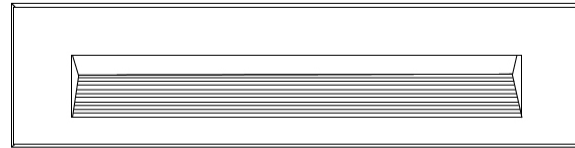

GENERAL

Series: New Green
Subseries: New Green L
Brand: Side
Division: Exterior
Mounting Type: Recessed
Mounting Location: Wall
Subcategory: Step Light

PHYSICAL

Shape: Rectangle
Length (mm): 342
Length (in): 13 7/16
Width (mm): 73
Width (in): 2 7/8
Depth (mm): 65
Depth (in): 2 3/16
Min. Recessing Depth (mm): 80
Min. Recessing Depth (in): 3 1/8
Light Distribution: Asymmetric
Weight (kg): 1.25
Weight (lbs): 2.76
Diffuser: Clear tempered glass
Gasket: Silicon rubber
Fixture Finish: WHI / BLK / GRY
Fixture Material: Aluminum Die Cast

ELECTRICAL

Lamp Type: LED (Zhaga Standard)
Input Wattage (W): 9.5
Total Output Wattage (W): 8.5
Dimming: Non-Dimming / Phase Dimming (120Vac only) / 0-10V Dimming
Driver Included: No
Driver Location: Remote
Driver Class: Class 2
Housing: See components
Input Voltage (V): 120 - 277
Constant Current (mA): 350
Upon Request: (Not included - see components [IP65 or higher enclosure to be supplied by others]) Remote: 0-10Vdc dimming / Integral: Phase dimming 120Vac

LED

Color Temperature (°K): 3000 / 4000
Max. Delivered Lumen (lm): 388.2 / 405.3
Nominal Lumen (lm): 910 / 950
CRI: >90 CRI
Lamp Life (hrs): 50000

OPTICAL

Optic°: Asymmetrical

RATINGS AND CERTIFICATIONS

Certified By: Certified for North American Standards
IP rating: IP65
IK Rating: IK07

PROJECT
TYPE
SPECIFIER
QUANTITY
DATE

342mm 13 7/16"

73mm 2 7/8"