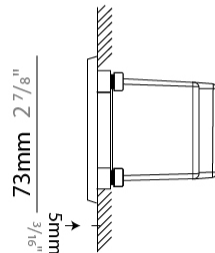

65mm 2 9/16"