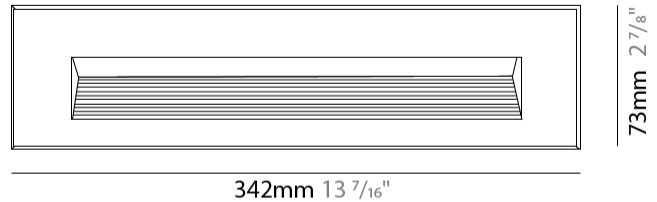

GENERAL

Series: New Green
Subseries: New Green L
Partner: Side
Division: Exterior
Installation: Recessed
Product Type: Step Light
Mounting Location: Wall
Light Distribution: Asymmetric

PHYSICAL

Shape: Rectangle
Length (mm): 342
Length (in): 13 7/16
Width (mm): 73
Width (in): 2 7/8
Depth (mm): 65
Depth (in): 2 3/16
Min. Recessing Depth (mm): 80
Min. Recessing Depth (in): 3 1/8
Weight (kg): 1.25
Weight (lbs): 2.76
Diffuser: Clear tempered glass
Gasket: Silicon rubber
Fixture Finish: WHI / BLK / GRY
Fixture Material: Aluminum Die Cast

ELECTRICAL

Lamp Type: LED (Zhaga Standard)
Input Wattage (W): 9.5
Total Output Wattage (W): 8.5
Dimming: Non-Dimming / Phase Dimming (120Vac only) / 0-10V Dimming
Driver Included: No
Driver Location: Remote
Driver Class: Class 2
Housing: See components
Input Voltage (V): 120 - 277
Constant Current (MA): 350
Upon Request: (Not included - see components [IP65 or higher enclosure to be supplied by others]) Remote: 0-10Vdc dimming / Integral: Phase dimming 120Vac

LED

Color Temperature (°K): 3000 / 4000
Max. Delivered Lumen (lm): 388.2 / 405.3
Nominal Lumen (lm): 910 / 950
CRI: >90 CRI
Lamp Life (hrs): 50000

OPTICAL

Optic°: Asymmetrical

RATINGS AND CERTIFICATIONS

Certified By: Certified for North American Standards
IP rating: IP65
IK Rating: IK07