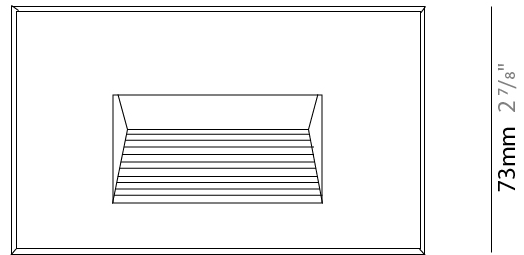

base number   Color   Finish
Temperature   Options

1. To build a product code in our configurator select the specify button on the base model # product page
2. To build a manual product code on this datasheet choose from the options listed below in blue font and add the suffix to the base model #

GENERAL

Series: New Green
Subseries: New Green XS
Partner: Side
Division: Exterior
Installation: Recessed
Product Type: Step Light
Mounting Location: Wall
Light Distribution: Asymmetric

PHYSICAL

Shape: Rectangle
Length (mm): 116
Length (in): 4 ⁹/₁₆"
Width (mm): 73
Width (in): 2 ⁷/₈"
Depth (mm): 65
Depth (in): 2 ⁹/₁₆"
Weight (kg): 0.4
Weight (lbs): 0.88
Diffuser: Clear tempered glass
Gasket: Silicon rubber
Fixture Finish: WHI / BLK / GRY
Fixture Material: Aluminum Die Cast

ELECTRICAL

Lamp Type: LED (Zhaga Standard)
Input Wattage (W): 2
Total Output Wattage (W): 1.05
Dimming: Non-Dimmable
Driver Included: No
Driver Location: Remote
Driver Type: Constant Current - Universal
Driver Class: Class 2
Input Voltage (V): 120 - 277
Constant Current (MA): 350
Upon Request: 0-10Vdc dimming / Phase dimming 120Vac

LED

Color Temperature (°K): 3000 / 4000
Max. Delivered Lumen (lm): 103.7 / 116.6
Nominal Lumen (lm): 240 / 270
CRI: >90 CRI
Lamp Life (hrs): 50000

OPTICAL

Optic°: Asymmetrical

RATINGS AND CERTIFICATIONS

Certified By: Certified for North American Standards
IP rating: IP65
IK Rating: IK07

PROJECT
TYPE
SPECIFIER
QUANTITY
DATE

2.2kg / 4.85 lbs