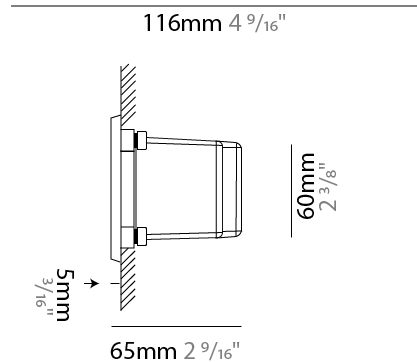

base number   Color   Finish
Temperature   Options

1. To build a product code in our configurator select the specify button on the base model # product page
2. To build a manual product code on this datasheet choose from the options listed below in blue font and add the suffix to the base model #

GENERAL

Series: New Green
Subseries: New Green XS
Partner: Side
Division: Exterior
Installation: Recessed
Product Type: Step Light
Mounting Location: Wall
Light Distribution: Asymmetric

PHYSICAL

Shape: Rectangle
Length (mm): 116
Length (in): 4 ⁹/₁₆"
Width (mm): 73
Width (in): 2 ⁷/₈"
Depth (mm): 65
Depth (in): 2 ⁹/₁₆"
Weight (kg): 0.4
Weight (lbs): 0.88
Diffuser: Clear tempered glass
Gasket: Silicon rubber
Fixture Finish: WHI / BLK / GRY
Fixture Material: Aluminum Die Cast

ELECTRICAL

Lamp Type: LED (Zhaga Standard)
Input Wattage (W): 2
Total Output Wattage (W): 1.05
Dimming: Non-Dimmable
Driver Included: No
Driver Location: Remote
Driver Type: Constant Current - Universal
Driver Class: Class 2
Input Voltage (V): 120 - 277
Constant Current (MA): 350
Upon Request: 0-10Vdc dimming / Phase dimming 120Vac

LED

Color Temperature (°K): 3000 / 4000
Max. Delivered Lumen (lm): 103.7 / 116.6
Nominal Lumen (lm): 240 / 270
CRI: >90 CRI
Lamp Life (hrs): 50000

OPTICAL

Optic°: Asymmetrical

RATINGS AND CERTIFICATIONS

Certified By: Certified for North American Standards
IP rating: IP65
IK Rating: IK07

PROJECT
TYPE
SPECIFIER
QUANTITY
DATE

2.2kg / 4.85 lbs