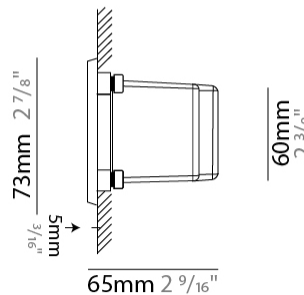

GENERAL

Series: New Green
Subseries: New Green L
Partner: Side
Division: Exterior
Installation: Recessed
Product Type: Step Light
Mounting Location: Wall
Light Distribution: Asymmetric

PHYSICAL

Shape: Rectangle
Length (mm): 342
Length (in): 13 7/16
Width (mm): 73
Width (in): 2 7/8
Depth (mm): 65
Depth (in): 2 3/16
Min. Recessing Depth (mm): 80
Min. Recessing Depth (in): 3 1/8
Weight (kg): 1.25
Weight (lbs): 2.76
Diffuser: Clear tempered glass
Gasket: Silicon rubber
Fixture Finish: WHI / BLK / GRY
Fixture Material: Aluminum Die Cast

ELECTRICAL

Lamp Type: LED (Zhaga Standard)
Input Wattage (W): 9.5
Total Output Wattage (W): 8.5
Dimming: Non-Dimming / Phase Dimming (120Vac only) / 0-10V Dimming
Driver Included: No
Driver Location: Remote
Driver Class: Class 2
Housing: See components
Input Voltage (V): 120 - 277
Constant Current (MA): 350
Upon Request: (Not included - see components [IP65 or higher enclosure to be supplied by others]) Remote: 0-10Vdc dimming / Integral: Phase dimming 120Vac

LED

Color Temperature (°K): 3000 / 4000
Max. Delivered Lumen (lm): 388.2 / 405.3
Nominal Lumen (lm): 910 / 950
CRI: >90 CRI
Lamp Life (hrs): 50000

OPTICAL

Optic°: Asymmetrical

RATINGS AND CERTIFICATIONS

Certified By: Certified for North American Standards
IP rating: IP65
IK Rating: IK07