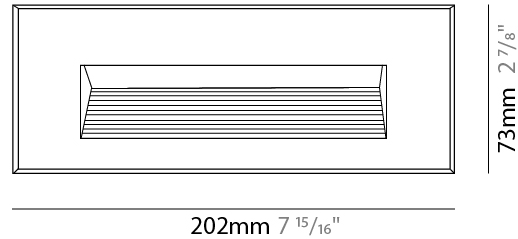

GENERAL

Series: New Green
Subseries: New Green M
Partner: Side
Division: Exterior
Installation: Recessed
Product Type: Step Light
Mounting Location: Wall
Light Distribution: Asymmetric

PHYSICAL

Shape: Rectangle
Length (mm): 202
Length (in): 7 ¹⁵/₁₆
Width (mm): 73
Width (in): 2 ⁷/₈
Height (mm): 65
Height (in): 2 ³/₁₆
Min. Recessing Depth (mm): 70
Min. Recessing Depth (in): 2 ³/₄
Weight (kg): 0.8
Weight (lbs): 1.76
Diffuser: Clear tempered glass
Gasket: Silicone rubber
Fixture Finish: WHI / BLK / GRY
Fixture Material: Aluminum Die Cast

ELECTRICAL

Lamp Type: LED (Zhaga Standard)
Input Wattage (W): 3.65
Total Output Wattage (W): 2.97
Dimming: Non-Dimmable
Driver Included: No
Driver Location: Remote
Driver Type: Constant Current - 120Vac
Driver Class: Class 2
Input Voltage (V): 120 - 277
Constant Current (MA): 350
Upon Request: 0-10Vdc dimming / Phase dimming 120Vac / Non-dimming 120/277Vac

LED

Color Temperature (°K): 3000 / 4000
Max. Delivered Lumen (lm): 195.7 / 204.4
Nominal Lumen (lm): 450 / 470
CRI: >90 CRI
Lamp Life (hrs): 50000

OPTICAL

Optic°: Asymmetrical

RATINGS AND CERTIFICATIONS

Certified By: Certified for North American Standards
IP rating: IP65
IK Rating: IK07

PROJECT
TYPE
SPECIFIER
QUANTITY
DATE