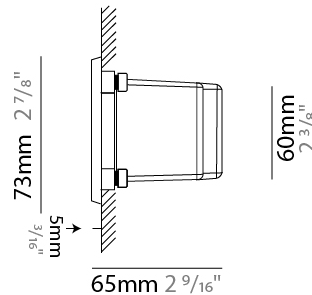

GENERAL

Series: New Green
Subseries: New Green M
Partner: Side
Division: Exterior
Installation: Recessed
Product Type: Step Light
Mounting Location: Wall
Light Distribution: Asymmetric

PHYSICAL

Shape: Rectangle
Length (mm): 202
Length (in): 7 ¹⁵/₁₆
Width (mm): 73
Width (in): 2 ⁷/₈
Height (mm): 65
Height (in): 2 ³/₁₆
Min. Recessing Depth (mm): 70
Min. Recessing Depth (in): 2 ³/₄
Weight (kg): 0.8
Weight (lbs): 1.76
Diffuser: Clear tempered glass
Gasket: Silicone rubber
Fixture Finish: WHI / BLK / GRY
Fixture Material: Aluminum Die Cast

ELECTRICAL

Lamp Type: LED (Zhaga Standard)
Input Wattage (W): 3.65
Total Output Wattage (W): 2.97
Dimming: Non-Dimmable
Driver Included: No
Driver Location: Remote
Driver Type: Constant Current - 120Vac
Driver Class: Class 2
Input Voltage (V): 120 - 277
Constant Current (MA): 350
Upon Request: 0-10Vdc dimming / Phase dimming 120Vac / Non-dimming 120/277Vac

LED

Color Temperature (°K): 3000 / 4000
Max. Delivered Lumen (lm): 195.7 / 204.4
Nominal Lumen (lm): 450 / 470
CRI: >90 CRI
Lamp Life (hrs): 50000

OPTICAL

Optic°: Asymmetrical

RATINGS AND CERTIFICATIONS

Certified By: Certified for North American Standards
IP rating: IP65
IK Rating: IK07

PROJECT
TYPE
SPECIFIER
QUANTITY
DATE